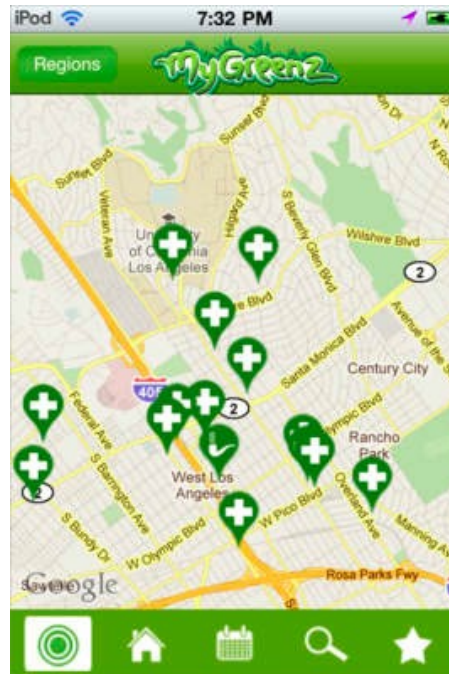

<https://itunes.apple.com/us/app/rate-my-weed-first-ever-marijuana/id842374308?mt=8>

Laws

CPR / Cannabis Legal Overview

USA EUROPE WORLD NEWS

Local law can vary by City and County

Legality of Cannabis by State

Cannabis is Illegal Under Federal Law

Medical Legalized by State Assembly, Medical Decriminalized by State Assembly, Medical Decriminalized by State Assembly, Illegal

Hemp Research, Hemp Cultivation, Out of state cards good, Zero tolerance per se DUI

- ▶ Federal Laws
- ▶ State Laws
- ▶ State Medical Laws
- ▶ More Information

This reference guide does not constitute legal advice.

Help improve this page:  
- Report an Inaccuracy

Cannabis Pocket Reference (Google Play)

<https://play.google.com/store/apps/details?>

Medicinal Use

[id=com.degausspress.CPR](https://itunes.apple.com/us/app/marijuana-mygreenz-locator/id443222909?mt=8)

Marijuana – MyGreenz Locator (Apple's App Store)  
<https://itunes.apple.com/us/app/marijuana-mygreenz-locator/id443222909?mt=8>