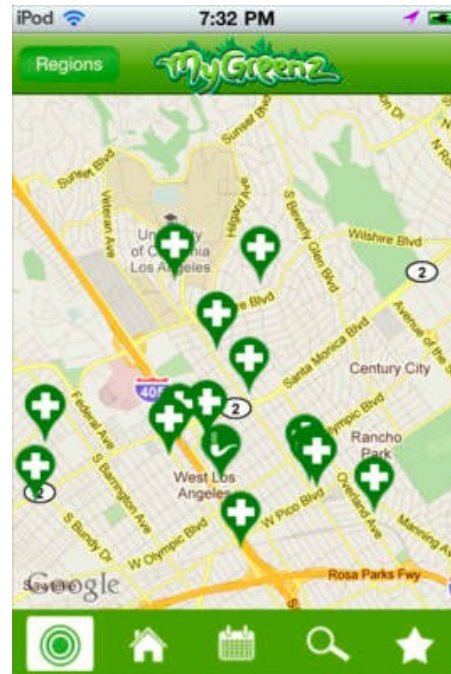

<https://itunes.apple.com/us/app/rate-my-weed-first-ever-marijuana/id842374308?mt=8>

Laws

CPR / Cannabis Legal Overview

USA EUROPE WORLD NEWS

Local law can vary by City and County

Legality of Cannabis by State

Cannabis is Illegal Under Federal Law

Medical & Legalized by State & County Medical & Decriminalized by State & County Medical & Decriminalized by State & County Illegal

Hemp Research Hemp Cultivation Out of state cards good Zero tolerance per se DUI

- ▶ Federal Laws
- ▶ State Laws
- ▶ State Medical Laws
- ▶ More Information

This reference guide does not constitute legal advice.

Help improve this page:
- Report an Inaccuracy

Cannabis Pocket Reference (Google Play)

<https://play.google.com/store/apps/details?>

Medicinal Use

[id=com.degausspress.CPR](https://itunes.apple.com/us/app/marijuana-mygreenz-locator/id443222909?mt=8)

Marijuana – MyGreenz Locator (Apple's App Store)
<https://itunes.apple.com/us/app/marijuana-mygreenz-locator/id443222909?mt=8>