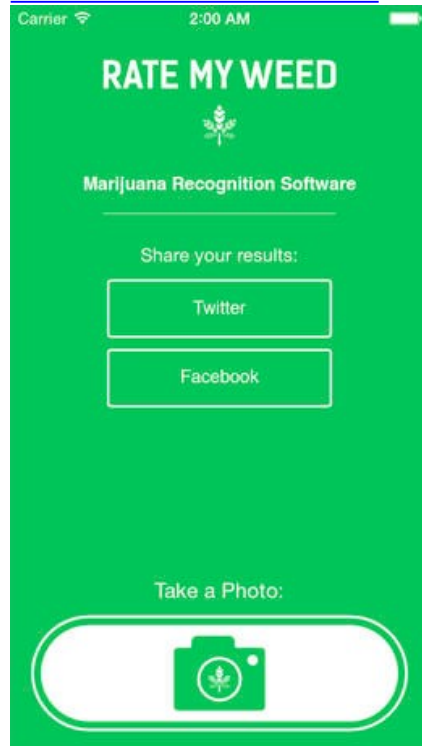

Cannabis Joint Battery Widget (Google Play)

<https://play.google.com/store/apps/details?id=org.gp.project.joint.battery>

Growing Cannabis

Strains Pro – An Advanced Breeder’s Guide to World’s Distinctive Cannabis (Apple’s App Store)

<https://itunes.apple.com/us/app/strains-pro-advanced->

Social Media

[breeders/id383647497?mt=8](https://itunes.apple.com/us/app/rate-my-weed-first-ever-marijuana/id842374308?mt=8)

Rate My Weed – The First Ever Marijuana Recognition Software (Apple’s App Store)