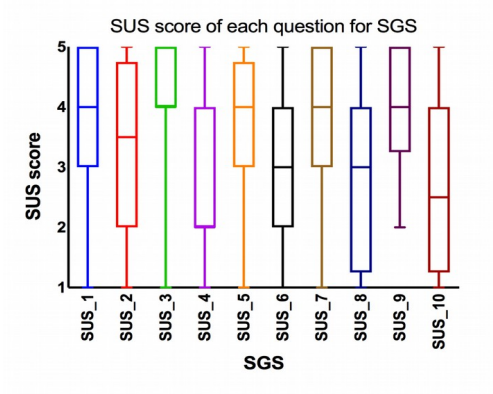

## **Appendix A**

### **A-3 SUS scores for all devices**

Note:  
 AW: Apple Watch; SGS: Samsung Gear S; FS: Fitbit Surge; JU3: Jawbone Up3; MB:

Mi Band; HHB2: Huawei Honor B2; MS: Misfit Shine