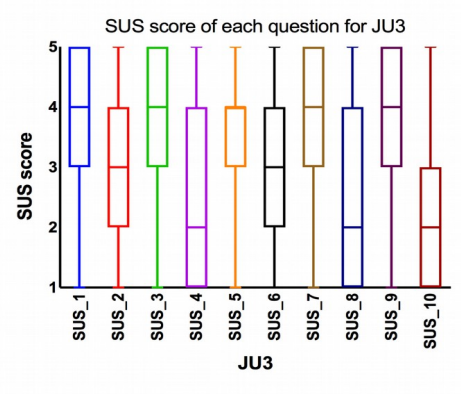

## **Appendix A**

### **A-3 SUS scores for all devices**

Note:  
 AW: Apple Watch; SGS: Samsung Gear S; FS: Fitbit Surge; JU3: Jawbone Up3; MB:

Mi Band; HHB2: Huawei Honor B2; MS: Misfit Shine