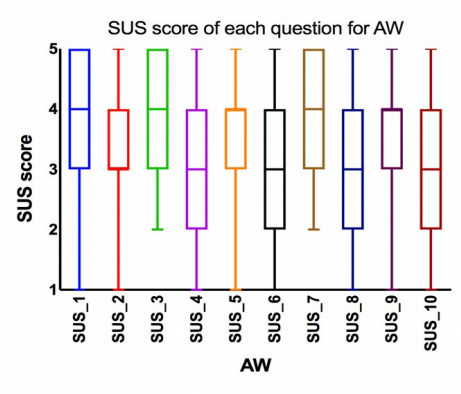

## **Appendix A**

### **A-3 SUS scores for all devices**

Note:  
 AW: Apple Watch; SGS: Samsung Gear S; FS: Fitbit Surge; JU3: Jawbone Up3; MB:

Mi Band; HHB2: Huawei Honor B2; MS: Misfit Shine