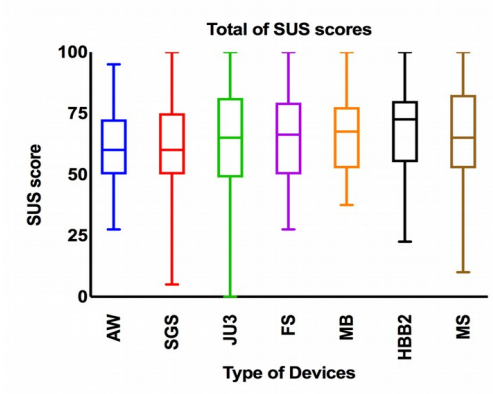

## **Appendix A**

### **A-3 SUS scores for all devices**

Note:  
 AW: Apple Watch; SGS: Samsung Gear S; FS: Fitbit Surge; JU3: Jawbone Up3; MB:

Mi Band; HHB2: Huawei Honor B2; MS: Misfit Shine