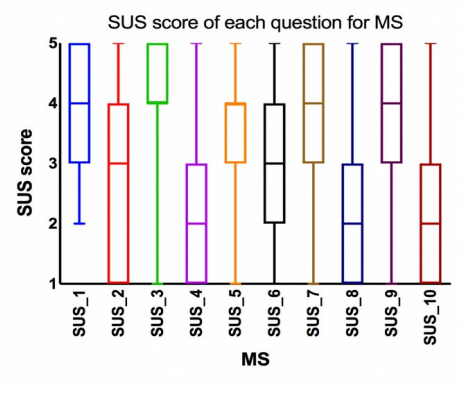

## **Appendix A**

### **A-3 SUS scores for all devices**

Note:  
 AW: Apple Watch; SGS: Samsung Gear S; FS: Fitbit Surge; JU3: Jawbone Up3; MB:

Mi Band; HHB2: Huawei Honor B2; MS: Misfit Shine