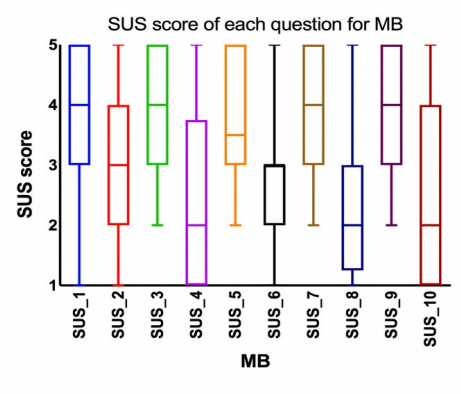

## **Appendix A**

### **A-3 SUS scores for all devices**

Note:  
 AW: Apple Watch; SGS: Samsung Gear S; FS: Fitbit Surge; JU3: Jawbone Up3; MB:

Mi Band; HHB2: Huawei Honor B2; MS: Misfit Shine