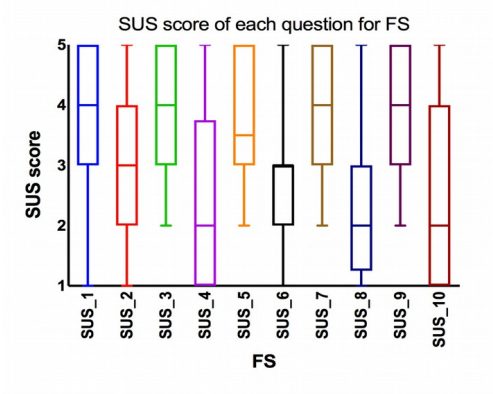

## **Appendix A**

### **A-3 SUS scores for all devices**

Note:  
 AW: Apple Watch; SGS: Samsung Gear S; FS: Fitbit Surge; JU3: Jawbone Up3; MB:

Mi Band; HHB2: Huawei Honor B2; MS: Misfit Shine