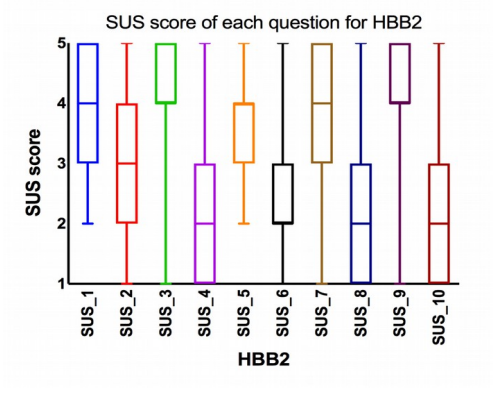

## **Appendix A**

### **A-3 SUS scores for all devices**

Note:  
 AW: Apple Watch; SGS: Samsung Gear S; FS: Fitbit Surge; JU3: Jawbone Up3; MB:

Mi Band; HHB2: Huawei Honor B2; MS: Misfit Shine